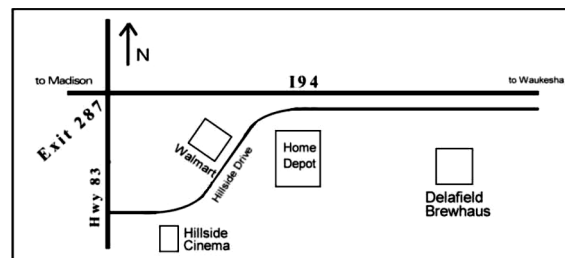

Badger Bunch

Spring Beer Can and Breweriana Show

Sunday April 3, 2022

9 am to 1 pm

At the **DELAFIELD BREWHAUS**

3832 Hillside Drive, Delafield, WI 53018

Phone 262-646-7821 Fax 262-646-7822

www.delafield-brewhaus.com

Take Interstate 94 to Exit 287 at the intersection of Highway 83. Drive south on Highway 83 to the 2nd traffic light (do not count the lights at the intersection). Turn left (east) on to Hillside Drive, and travel about 1 mile to the Delafield Brewhaus.