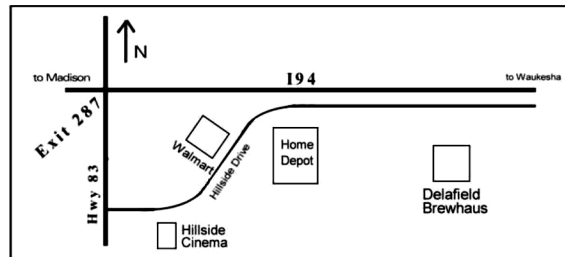

Badger Bunch

Fall Beer Can and Breweriana Show

Sunday November 6, 2022

9 am to 1 pm

At the **DELAFIELD BREWHAUS**

3832 Hillside Drive, Delafield, WI 53018

Phone 262-646-7821 Fax 262-646-7822

www.delafield-brewhaus.com

Take Interstate 94 to Exit 287 at the intersection of Highway 83. Drive south on Highway 83 to the 2nd traffic light (do not count the lights at the intersection). Turn left (east) on to Hillside Drive, and travel about 1 mile to the Delafield Brewhaus.