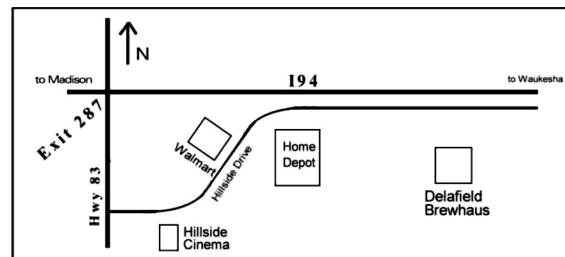

Badger Bunch

Fall Beer Can and Breweriana Show

Sunday November 7, 2021

9 am to 1 pm

At the **DELAFIELD BREWHAUS**

3832 Hillside Drive, Delafield, WI 53018

Phone 262-646-7821 Fax 262-646-7822

www.delafield-brewhaus.com

Take Interstate 94 to Exit 287 at the intersection of Highway 83. Drive south on Highway 83 to the 2nd traffic light (do not count the lights at the intersection). Turn left (east) on to Hillside Drive, and travel about 1 mile to the Delafield Brewhaus.